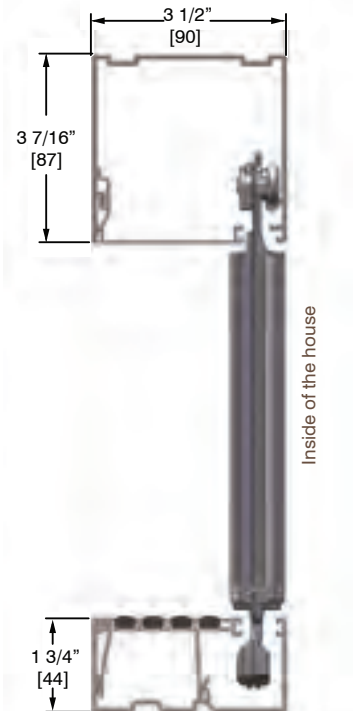

French Doors

With single screen units accommodating openings up to 12 feet wide and 10 feet high, the screen is an ideal solution for screening even the largest French doors, all with a single completely retractable screen that operates with fingertip ease.

Technical Resources

For more information please contact us at info@lacantinadoors.com

CAD Details

Sectional top view

omitted in the drawing for clarity)

LACANTINA DOORS
www.lacantinadoors.com