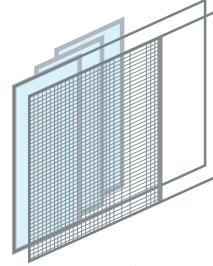

Your screening solution has arrived

Fresh air and open spaces now can be enjoyed without worry.

SCREENING SYSTEM

Also available as a standalone option for large openings

LACANTINA SCREENING SYSTEM

La Cantina Doors introduces a concealed screening solution for openings up to 24 feet wide and 10 ft high to ensure you never have to compromise your views. The screening system can be used singly, or paired together to allow for an infinitely adjustable opening position. This system fits seamlessly with any La Cantina Door system as it is available in custom colors and real wood veneer finishes and tucks away nicely with the hardware integrated into the door frame itself.

LACANTINA DOORS

La Cantina Doors supports green design and is a member of the U.S. Green Building Council

888.221.0141 | lacantinadoors.com

Screening system for large openings

Bifold Doors

The LaCantina name remains synonymous with bifold door openings and our screen is ideally suited to use with the full range of LaCantina bifold systems.

Sliding Doors

Large sliding doors and stacker doors are an ideal application for our screen. Most door openings can be covered by a single screen unit, and it would be a very large opening indeed that would not be accommodated effortlessly by a double unit.

French Doors

With single screen units accommodating openings up to 12 feet wide and 10 feet high, the screen is an ideal solution for screening even the largest French doors, all with a single completely retractable screen that operates with fingertip ease.