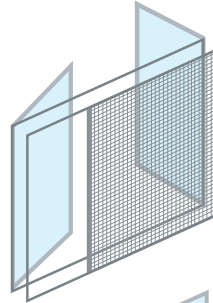

Your screening solution has arrived

Fresh air and open spaces now can be enjoyed without worry.

SCREENING SYSTEM

Also available as a standalone option for large openings

LACANTINA SCREENING SYSTEM

La Cantina Doors introduces a concealed screening solution for openings up to 24 feet wide and 10 ft high to ensure you never have to compromise your views. The screening system can be used singly, or paired together to allow for an infinitely adjustable opening position. This system fits seamlessly with any La Cantina Door system as it is available in custom colors and real wood veneer finishes and tucks away nicely with the hardware integrated into the door frame itself.

LACANTINA DOORS

La Cantina Doors supports green design and is a member of the U.S. Green Building Council

888.221.0141 | lacantinadoors.com

Screening system for large openings

Bifold Doors

The LaCantina name remains synonymous with bifold door openings and our screen is ideally suited to use with the full range of LaCantina bifold systems.

Sliding Doors

Large sliding doors and stacker doors are an ideal application for our screen. Most door openings can be covered by a single screen unit, and it would be a very large opening indeed that would not be accommodated effortlessly by a double unit.

French Doors

With single screen units accommodating openings up to 12 feet wide and 10 feet high, the screen is an ideal solution for screening even the largest French doors, all with a single completely retractable screen that operates with fingertip ease.