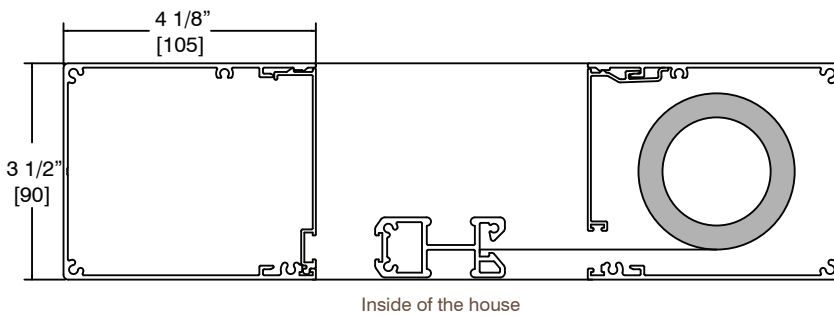

CAD Details

Sectional top view

omitted in the drawing for clarity)

LACANTINA DOORS
www.lacantinadoors.com